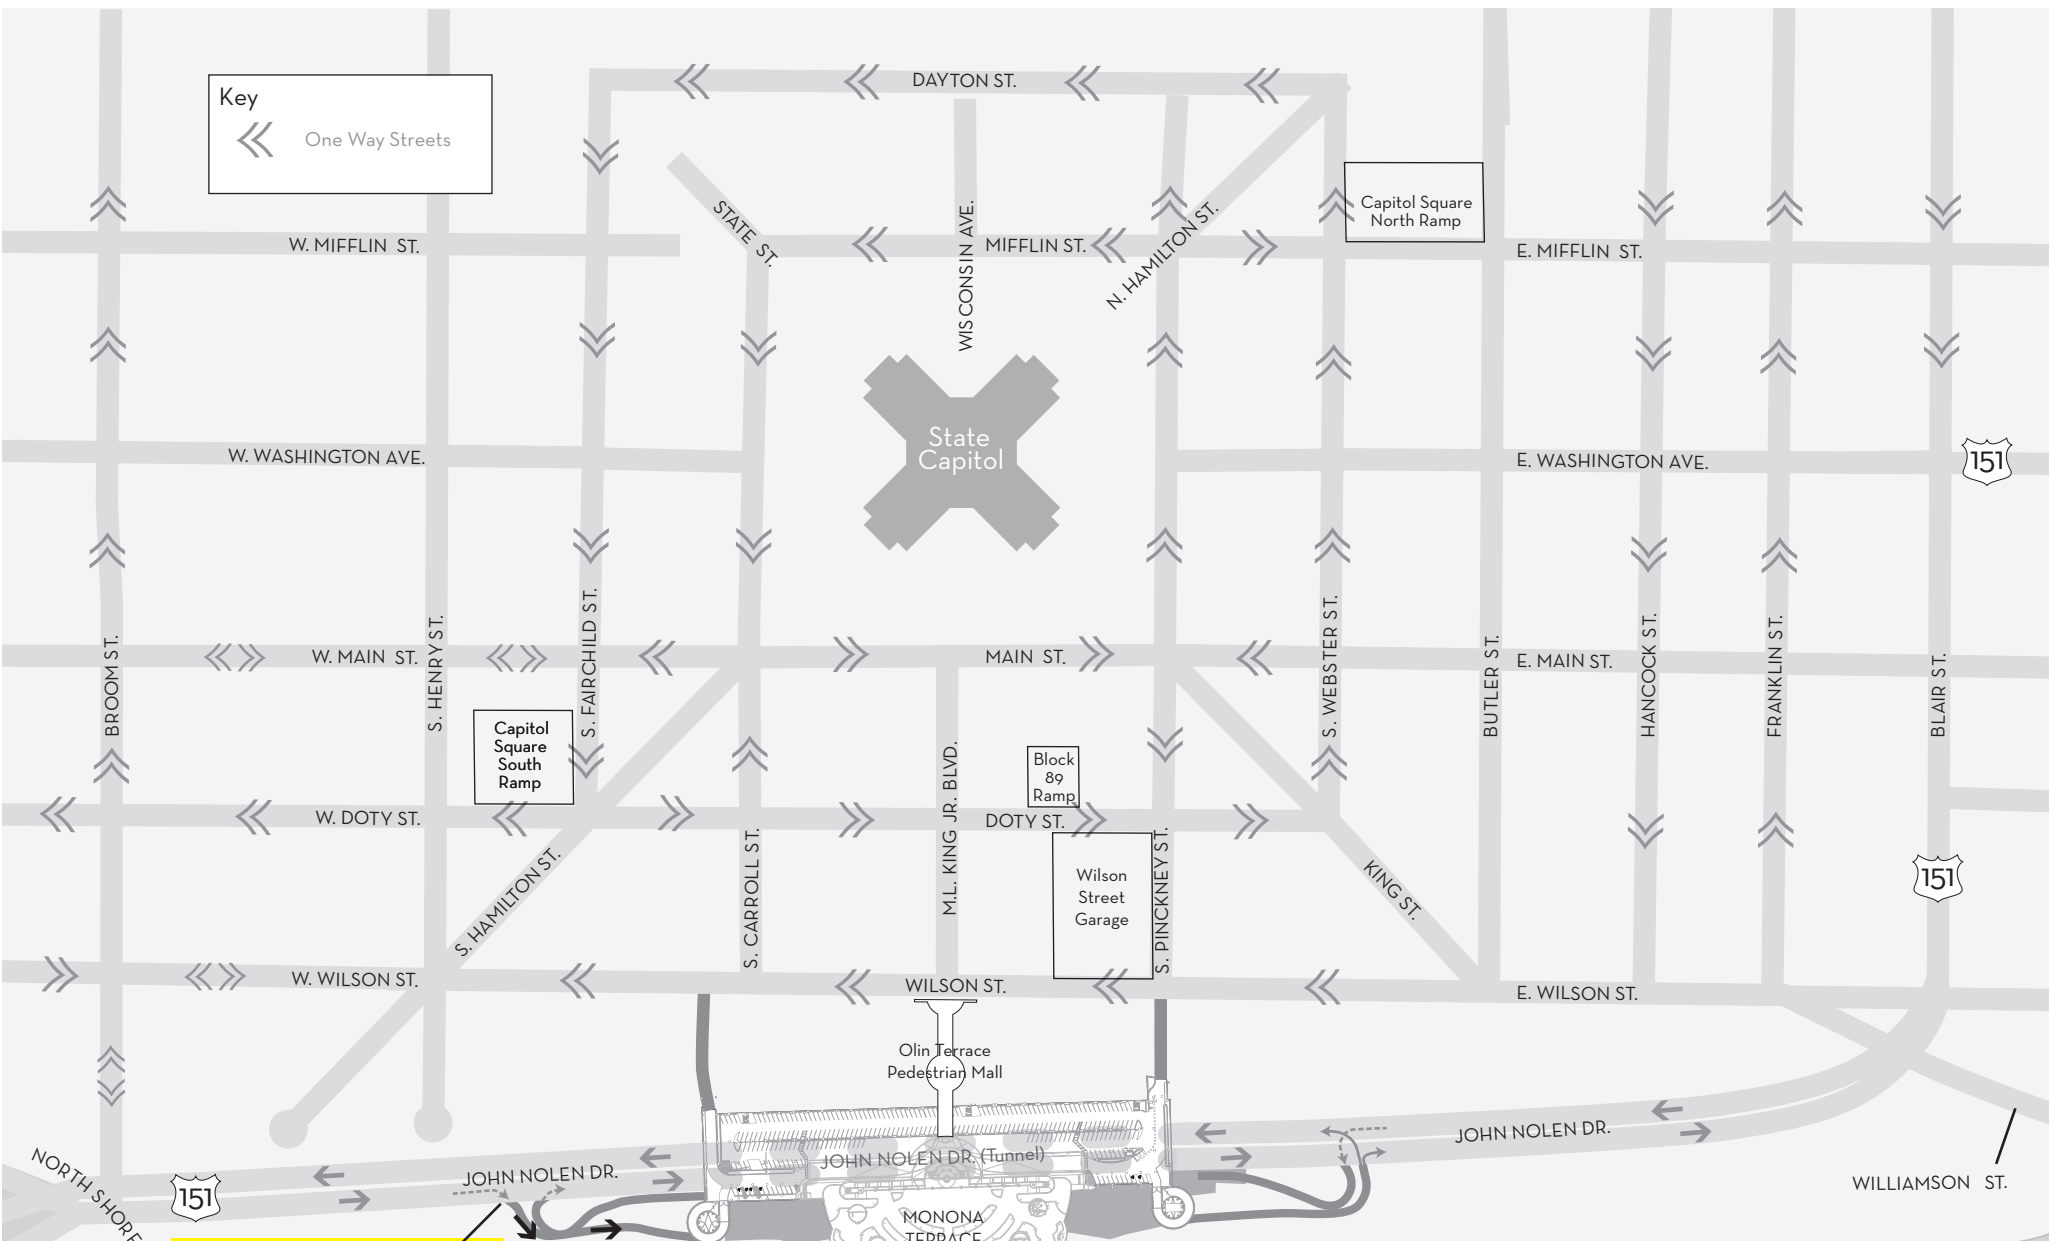

**Key**  
 One Way Streets

Capitol Square North Ramp

Capitol Square South Ramp

Block 89 Ramp  
Wilson Street Garage

**John Nolen Drive Entrance to Parking**  
 GPS 43.069972, -89.382583

**Real-time City Lot Parking Availability**

Lake Monona